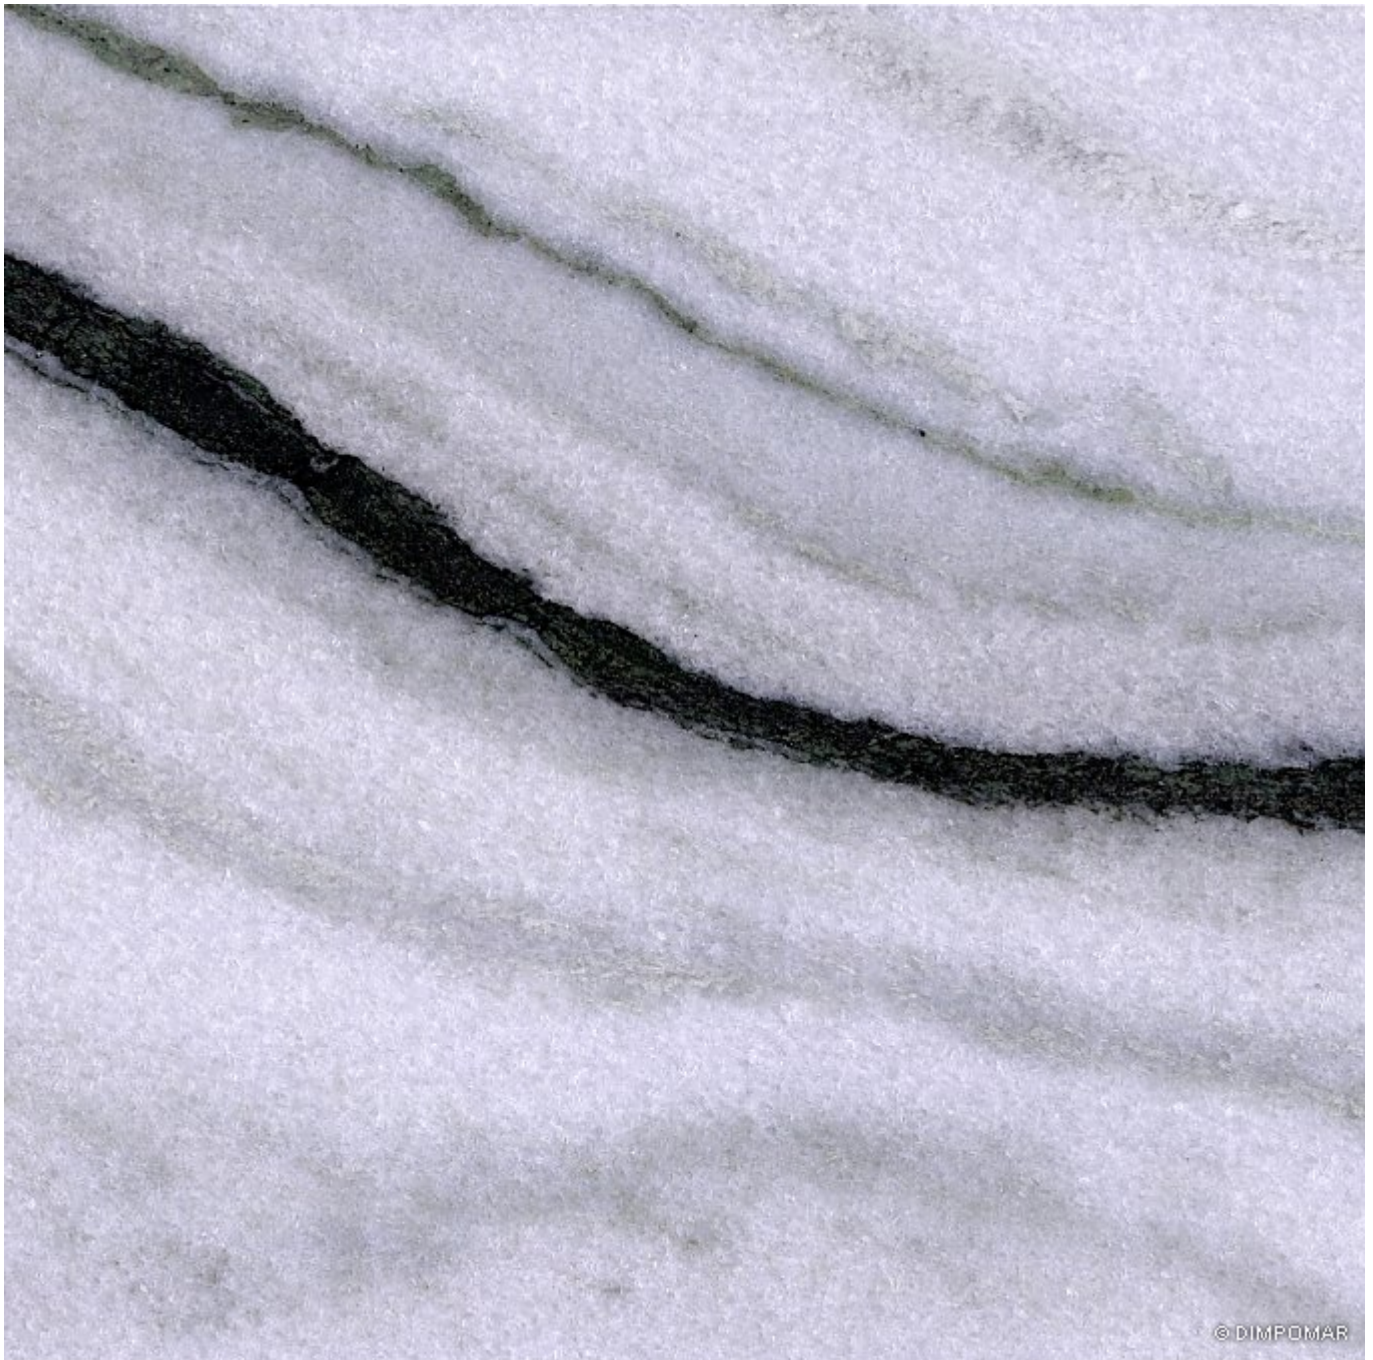

Panda White

Material Type: Marble

Dramatic and intense: Panda White.

Origin: World Natural Stone

© DIMPOMAR