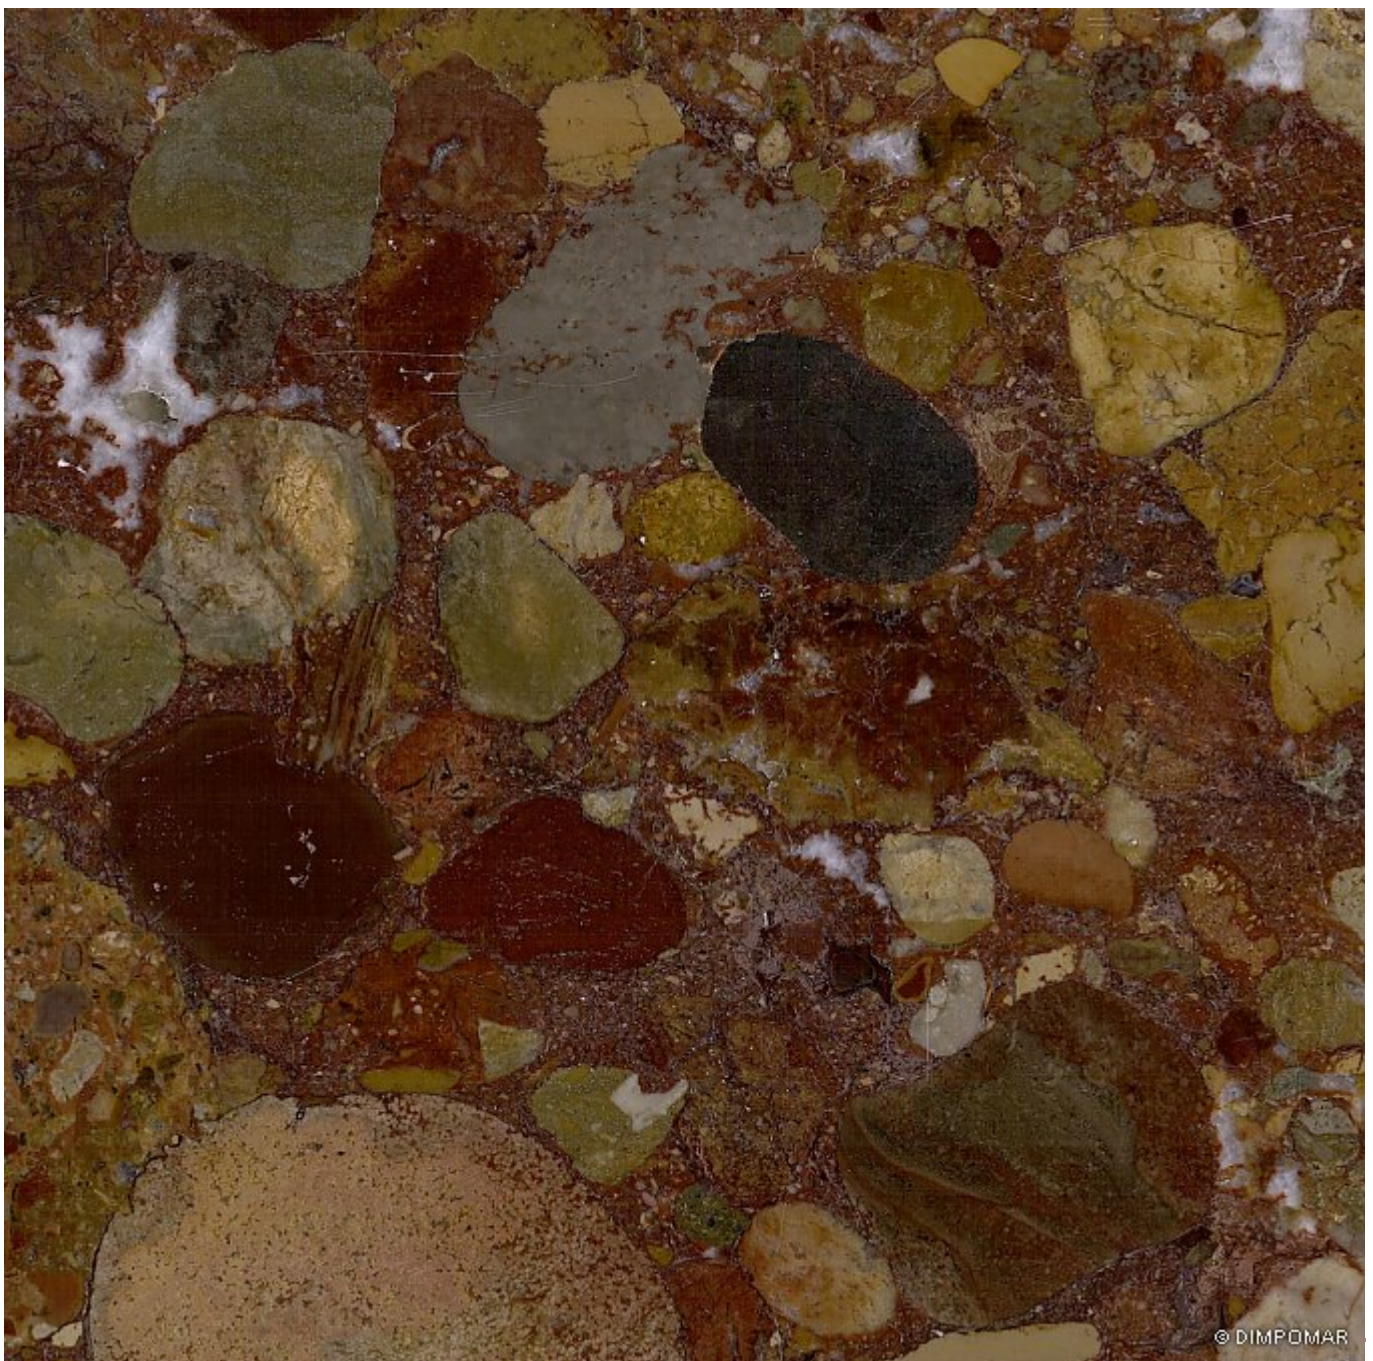

Brecha Arrábida

Material Type: Marble

Origin: Portuguese Natural Stone

Other Names: Brecha da Ota, Arrábida Amarelo

An 'old brecha', portuguese, of redish brick brownish tones. Although the quarries are not operative, it is our intention to be able to offer Brecha Arrábida for the maximum time the stocked blocks allow it!

note: limited availability

© DIMPOMAR