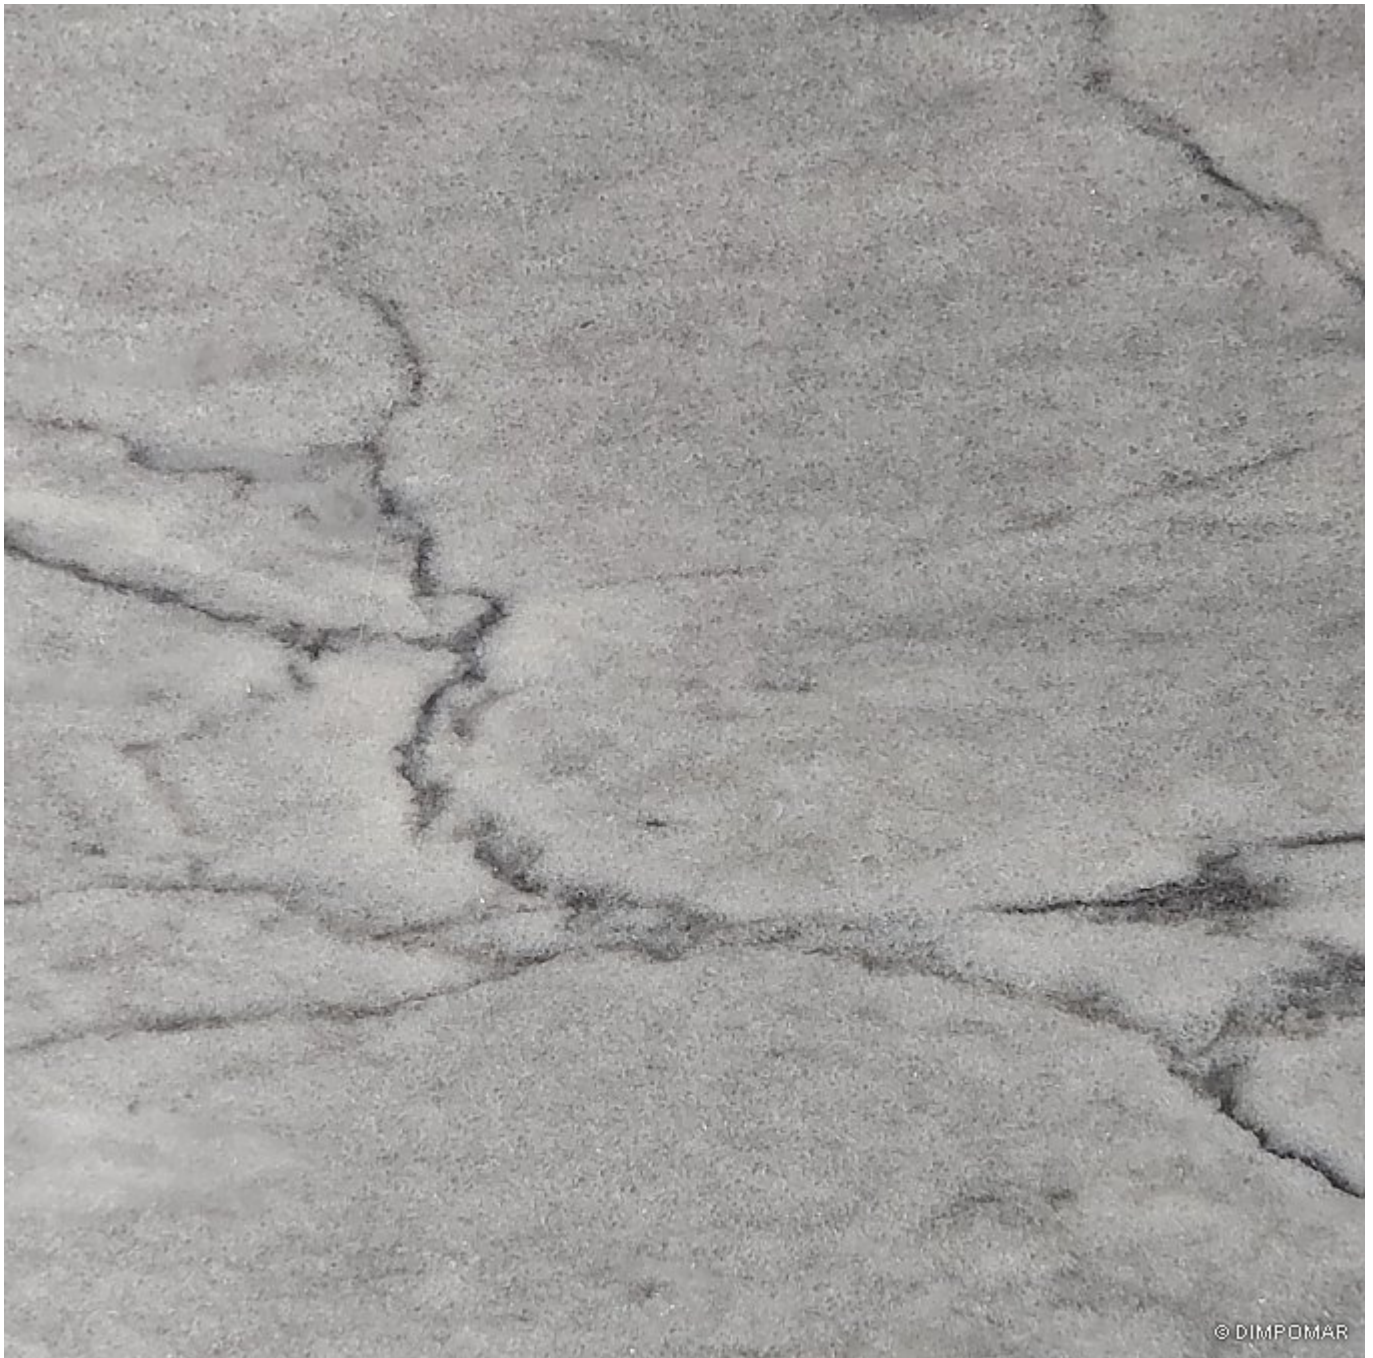

Ruivina Light

Material Type: Marble

Origin: Portuguese Natural Stone

Other Names: Ruivina Claro

Ruivina Light is a light grey marble that gains good polishing and is adequate for both exterior and interior applications. It presents low absorption levels and combines perfectly with other materials such as wood, inox, ecc. A mandatory marble!