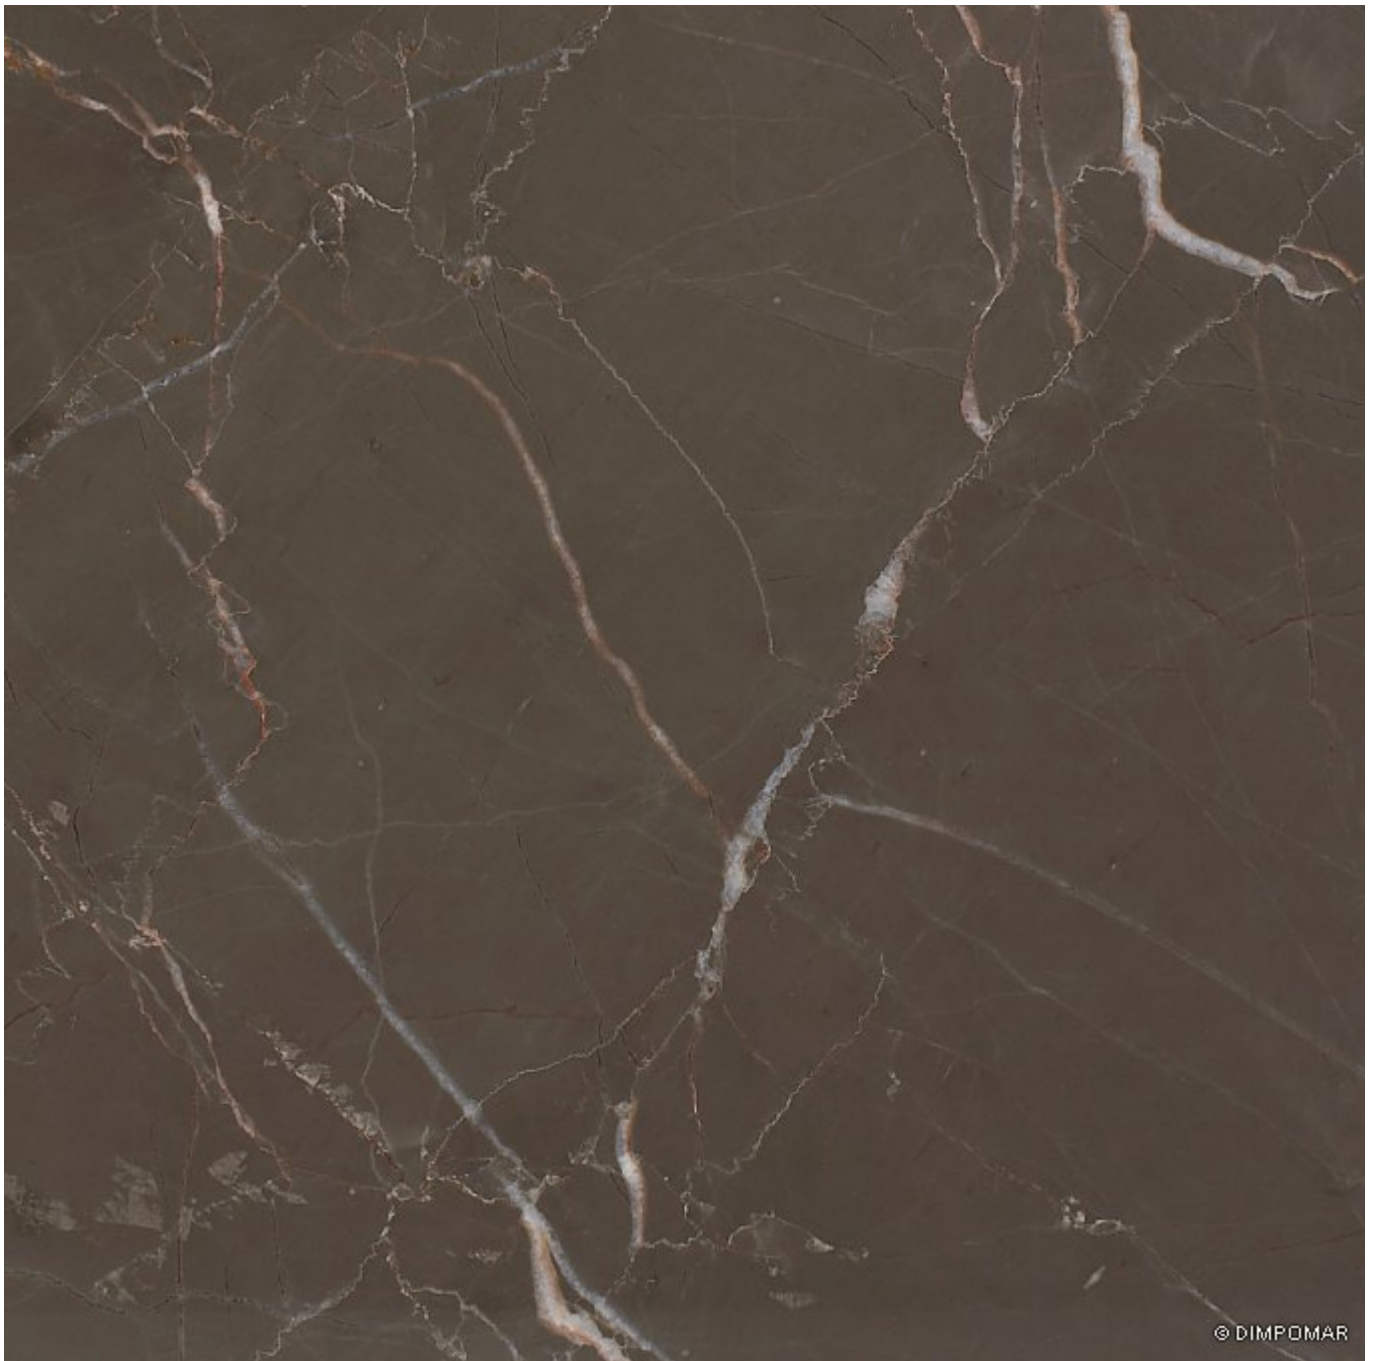

Gris Pulpis

Material Type: Marble

Origin: World Natural Stone

Other Names: Bronze Armani, Grigio Armani,
Pietra Café

Internationally known, this marble is unique in the world with its dark but yet discrete tone. Excellent polishing and maximum elegance.