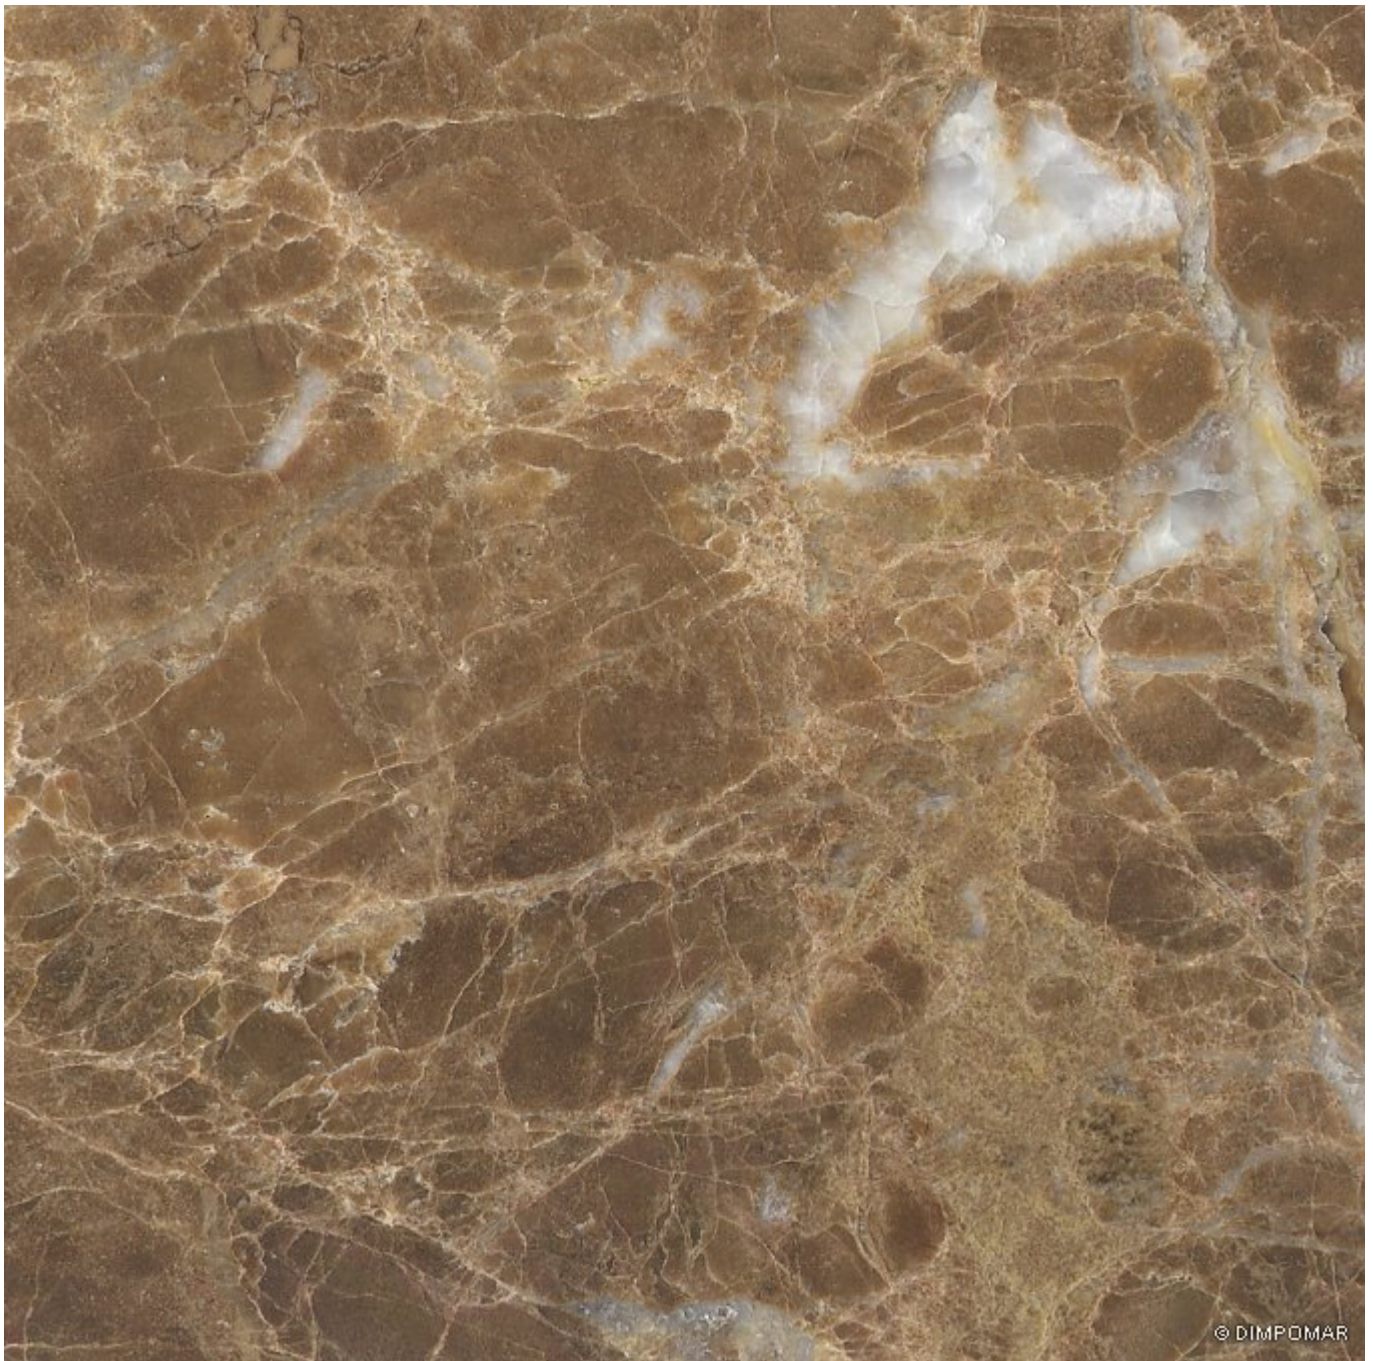

Emperador Light

Material Type: Marble

Origin: World Natural Stone

Other Names: Emperador Claro, Bursa
Emperador, Carey Brown

Emperador Light is a light brown marble with bronze shades, characterized by its elegance and perfect match with the woods.